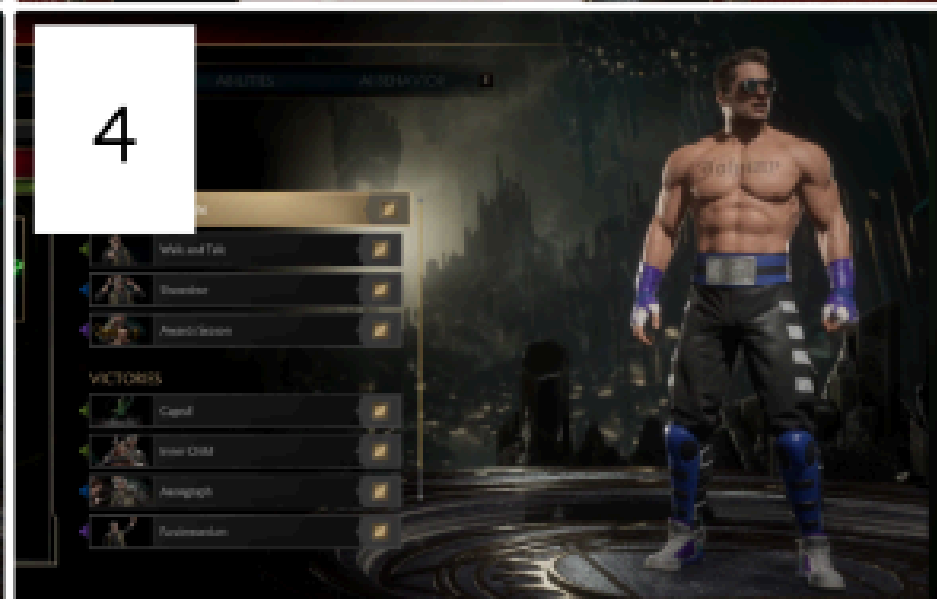

Masculine

Feminine

Other: _____

Which costume is your favourite, and why?

Your answer _____

Which costume do you think is the character's default costume?

- Outfit 1
- Outfit 2
- Outfit 3
- Outfit 4

Please look at the outfits below. You will be asked questions about them, feel free to refer back to the images as needed.

Character: Johnny Cage Mortal Kombat 11 (2019)

How do you think outfit 4 presents the character? (Tick all that apply)

Strong

Weak

Appealing

Unappealing

Realistic

Unrealistic