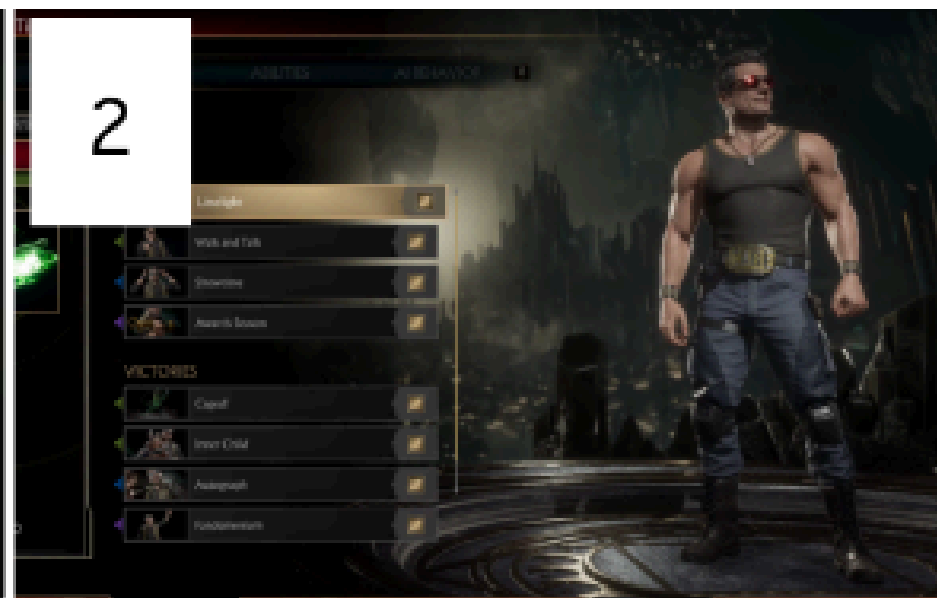

Masculine

Feminine

Other: _____

Which costume is your favourite, and why?

Your answer _____

Which costume do you think is the character's default costume?

- Outfit 1
- Outfit 2
- Outfit 3
- Outfit 4

Please look at the outfits below. You will be asked questions about them, feel free to refer back to the images as needed.

Character: Johnny Cage Mortal Kombat 11 (2019)

How do you think outfit 4 presents the character? (Tick all that apply)

Strong

Weak

Appealing

Unappealing

Realistic

Unrealistic