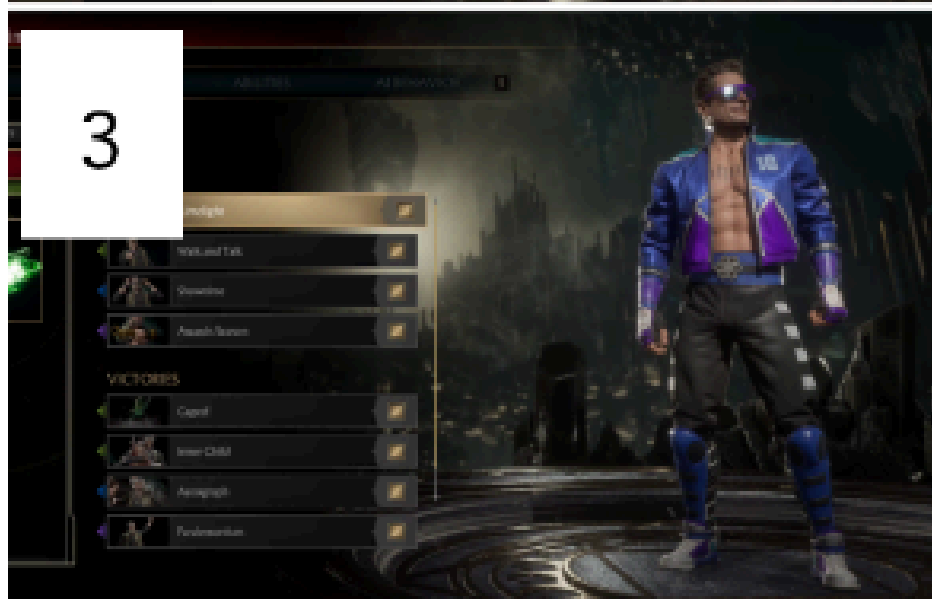

Masculine

Feminine

Other: _____

Which costume is your favourite, and why?

Your answer _____

Which costume do you think is the character's default costume?

- Outfit 1
- Outfit 2
- Outfit 3
- Outfit 4

Please look at the outfits below. You will be asked questions about them, feel free to refer back to the images as needed.

Character: Johnny Cage Mortal Kombat 11 (2019)

How do you think outfit 4 presents the character? (Tick all that apply)

Strong

Weak

Appealing

Unappealing

Realistic

Unrealistic