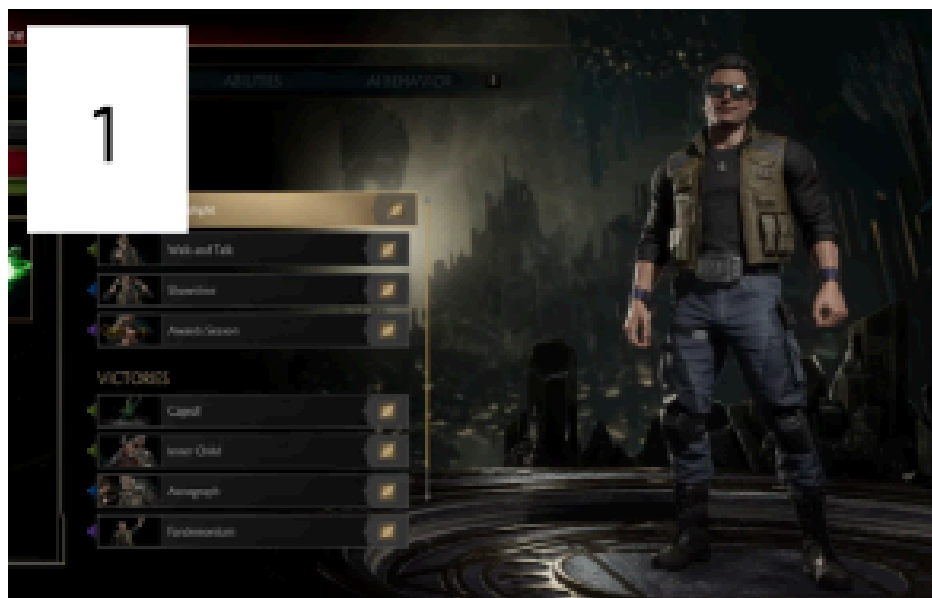

Masculine

Feminine

Other: _____

Which costume is your favourite, and why?

Your answer _____

Which costume do you think is the character's default costume?

- Outfit 1
- Outfit 2
- Outfit 3
- Outfit 4

Please look at the outfits below. You will be asked questions about them, feel free to refer back to the images as needed.

Character: Johnny Cage Mortal Kombat 11 (2019)

How do you think outfit 4 presents the character? (Tick all that apply)

Strong

Weak

Appealing

Unappealing

Realistic

Unrealistic